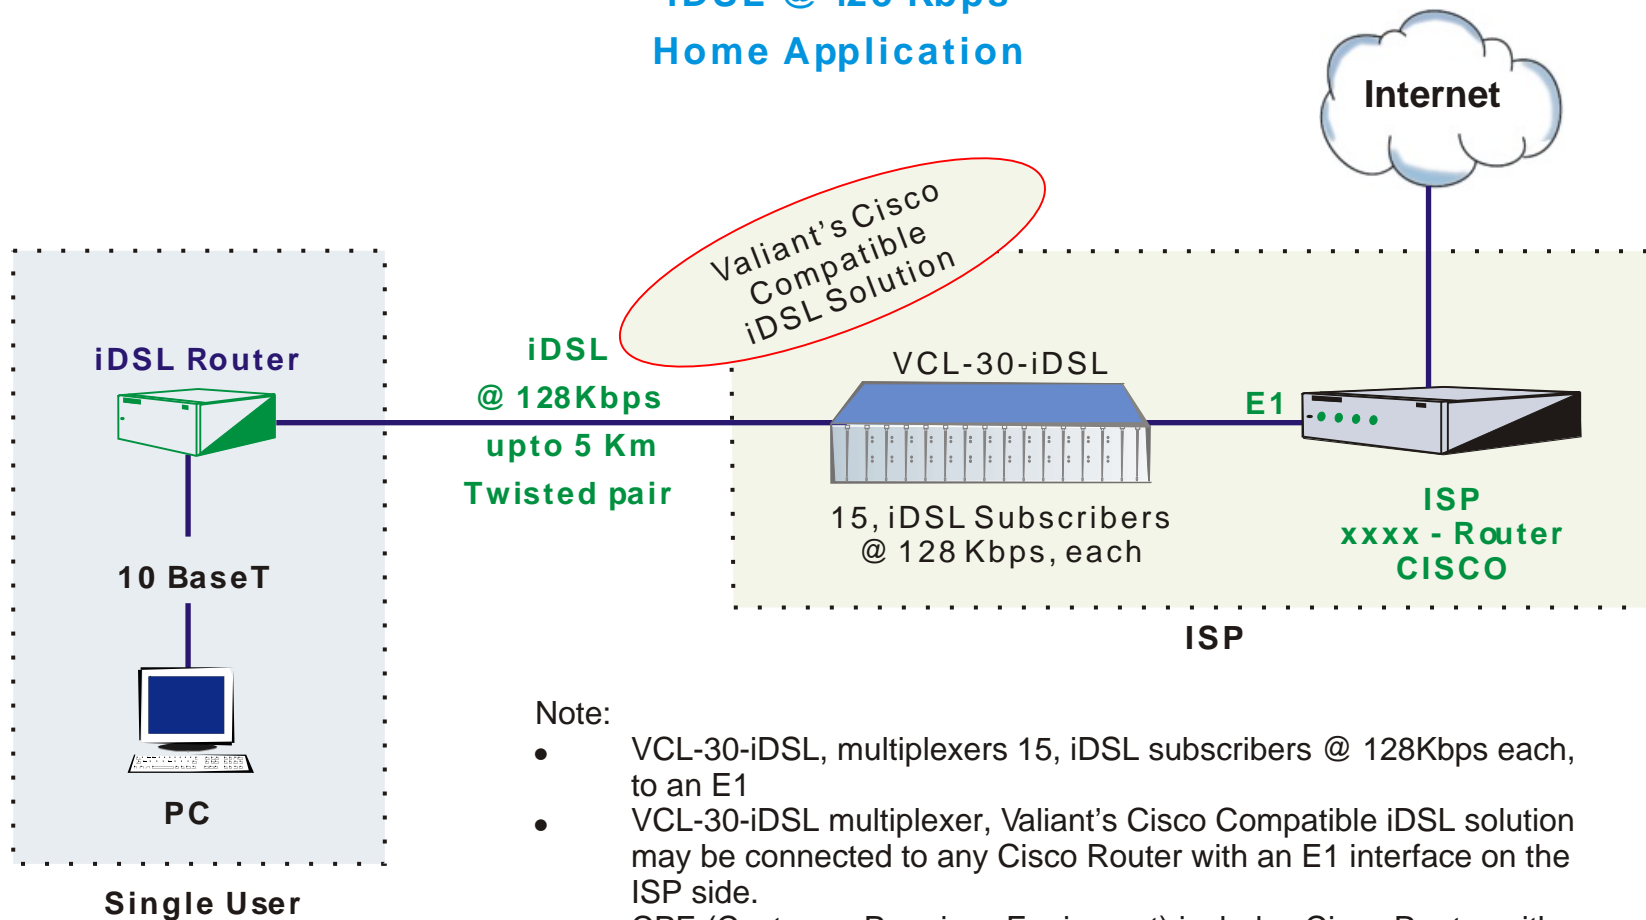

VCL-30 iDSL Multiplexer Solution

iDSL @ 128 Kbps
Home Application

Note:

- VCL-30-iDSL, multiplexers 15, iDSL subscribers @ 128Kbps each, to an E1
- VCL-30-iDSL multiplexer, Valiant's Cisco Compatible iDSL solution may be connected to any Cisco Router with an E1 interface on the ISP side.
- CPE (Customer Premises Equipment) includes Cisco Router with 4, 10base interfaces for PC/LAN connectivity in VCL-30-iDSL Package