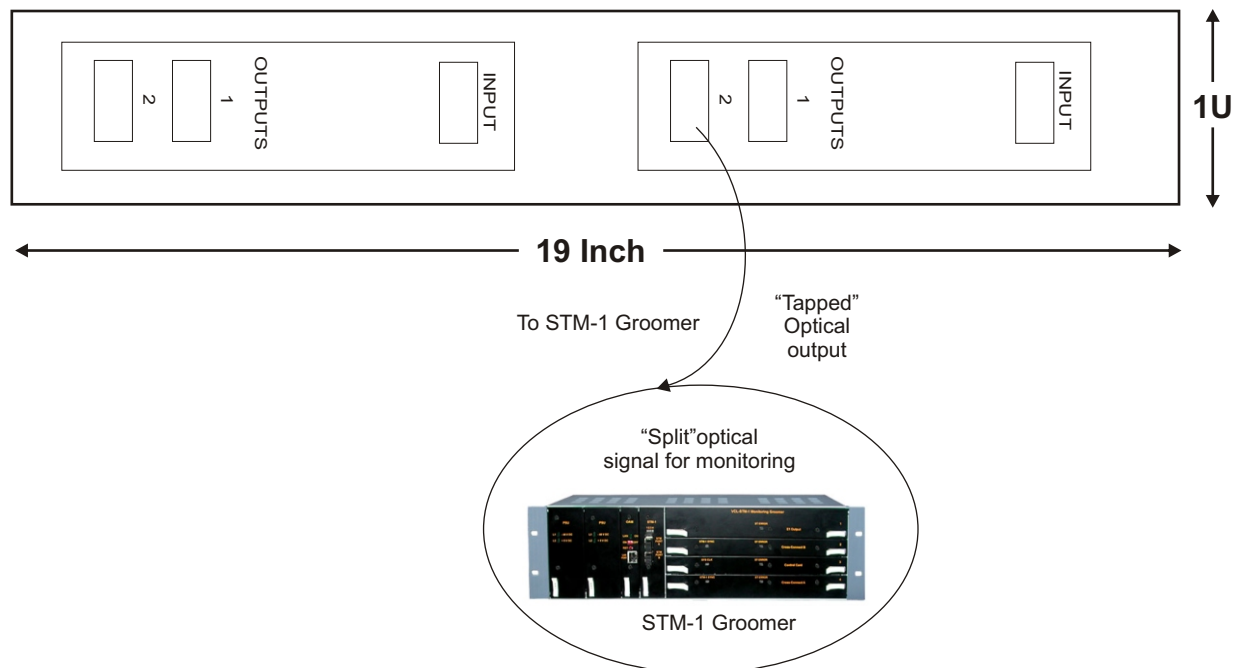

Optical Splitter

Application - Where is it used?

The Optical Splitters may be used in applications that require the STM-1 (SDH) optical signal input to be simultaneously connected to an active link, while at the same time connecting it to “shadow” equipment such as an STM-1 Groomer or an analyser, to non-intrusively monitor the “live” STM-1 traffic links. The Optical Splitters also allow the users to non-intrusively test and collect data from “live” STM-1 circuits.

Connecting / patching an STM-1 optical link through an Optical Splitter:

The Monitoring “Optical Port” (the optical port with a lower “split” ratio) connects to the STM-1 Groomer to “monitor” the “live” STM-1 link, non-intrusively.

The minimum power signal on the “tapped” optical output port must be at least -38dBm to ensure the satisfactory working of the STM-1 Groomer.

Connecting / patching an STM-1 optical link through an Optical Splitter

2 Optical “Splitter” patch panel

The Monitoring “Optical Port” (the optical port with a lower “split” ratio) connects to the STM-1 Groomer to “monitor” the “live” STM-1 link, non-intrusively.

The minimum power signal on the “tapped” optical output port must be at least -38dBm to ensure the satisfactory working of the STM-1 Groomer.