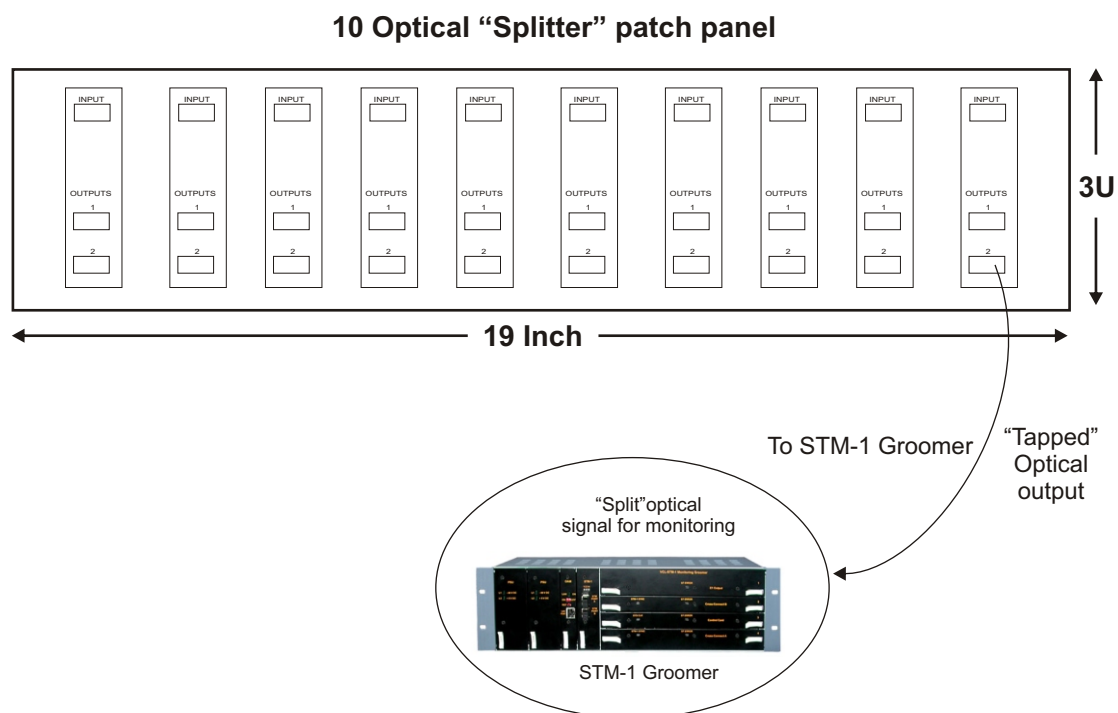

Description

Optical Splitter - What does it do?

Valiant offers 1x2 Optical Splitters in 90:10 and 80:20 ratios. The Optical Splitters “split” the input optical signal received by it on input optical ports and provide the outputs simultaneously, in a pre-specified ratio 90:10 or 80:20.

Optical Splitter

Application - Where is it used?

The Optical Splitters may be used in applications that require the STM-1 (SDH) optical signal input to be simultaneously connected to an active link, while at the same time connecting it to “shadow” equipment such as an STM-1 Groomer or an analyser, to non-intrusively monitor the “live” STM-1 traffic links. The Optical Splitters also allow the users to non-intrusively test and collect data from “live” STM-1 circuits.

Connecting / patching an STM-1 optical link through an Optical Splitter:

The Monitoring “Optical Port” (the optical port with a lower “split” ratio) connects to the STM-1 Groomer to “monitor” the “live” STM-1 link, non-intrusively.

2 Optical “Splitter” patch panel

The Monitoring “Optical Port” (the optical port with a lower “split” ratio) connects to the STM-1 Groomer to “monitor” the “live” STM-1 link, non-intrusively.

The minimum power signal on the “tapped” optical output port must be at least -38dBm to ensure the satisfactory working of the STM-1 Groomer.